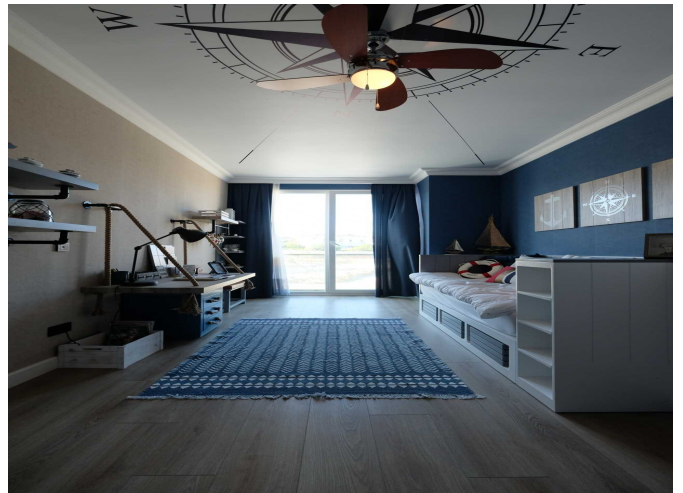

**AWESOME PROJECT FOR COMFORTABLE LIFE WITH SEA VIEW IN
BEYLIKDUZU/ISTANBUL**

$350,000